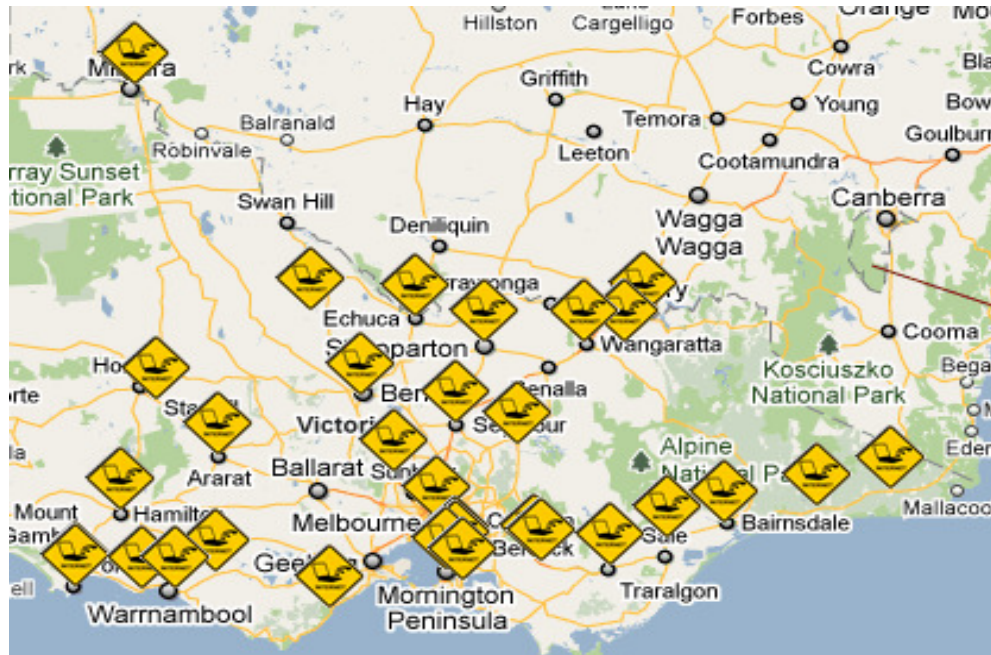

Hotel Mildura

Kar-Rama Motor Inn

Mornington

Mornington Motel

Orbost

Orbost Country Road Inn

Port Fairy

Central Motel

Portland

Admella Motel

Melalueca Motel

Seymour

Coach & Bushmans Comfort Inn

Shepparton

Best Western Pine Country Club

Stratford

Stratford Motel

Terang

Terang Motor Inn

Traralgon

City Gardens Motel

Wangaratta

Wangaratta Motor Inn

Warragul

Best Western Warragul Motel

Warrnambool

Southern Right Motor Inn

Wodonga

Belvoir Village Motel

Internet Access where you stay

NomadNet Multi Use Access Cards allow you to logon & logoff giving you full usage value with no use by date