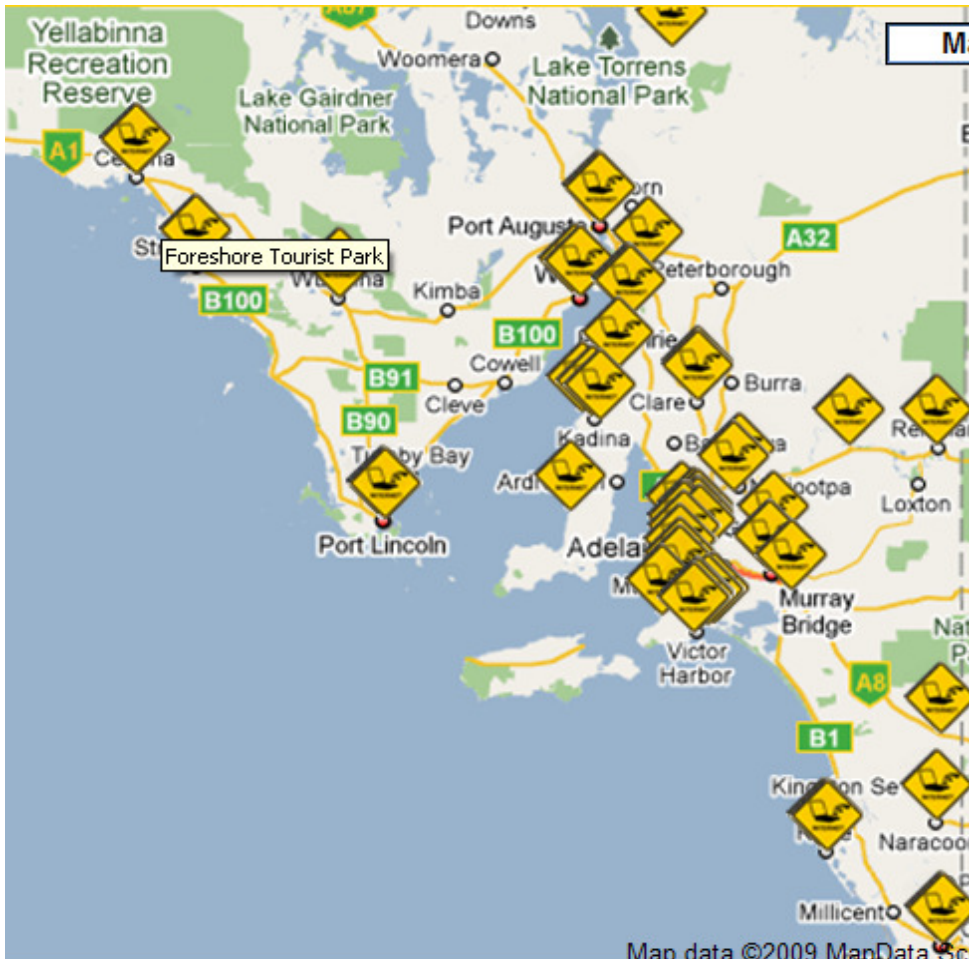

### **CENTRAL & PORT PIRIE**

Clare Country Club —Clare  
Chaff Mill Village —Clare  
Flinders Range Motor Inn - Port Pirie  
John Pirie Motor Inn - Port Pirie  
Kadina Gateway Motor inn —Kadina  
Kadina Village Motel —Kadina  
Office Beach Caravan Park - Wallaroo  
Port Broughton Caravan Park  
Port Rickaby Caravan Park  
Travelway Motel - Port Pirie  
Port Hughes Caravan Park  
Moonta Bay Caravan Park  
Patio Motel—Moonta Bay

### **NORTHERN & FLINDERS RANGES**

Augusta Courtyard Motel - Port Augusta  
Acacia Ridge Motor Inn—Port Augusta  
North Star Hotel - Melrose  
Prairie Hotel - Parachilna Flinders Ranges  
Standpipe Golf Motor Inn - Port Augusta  
Westland's Whyalla —Whyalla  
Whyalla Foreshore Motor Inn —Whyalla  
William Creek Hotel

### **EASTERN & RIVERLANDS**

Adelaide Road Motor Lodge - Murray Bridge  
Bordertown Motel - Border Town  
Motel Riverbend - Taillem Bend  
Oval Motel & Caravan Park - Murray Bridge  
Waikerie Caravan Park—Waikerie  
Waikerie Hotel Motel—Waikerie  
Mannum Caravan Park—Mannum  
Mannum Motel—Mannum

### **WEST & EYRE PENINSULA**

Ceduna Foreshore Caravan Park - Ceduna  
Ceduna Community Hotel Motel - Ceduna  
East West Motel - Ceduna  
Gawler Ranges Motel & Caravan Park - Wudinna  
Hilton Motel - Port Lincoln  
Lincoln Navigators Inn - Port Lincoln  
Port Lincoln Cabin Park —Port Lincoln  
Port Lincoln Tourist Park —Port Lincoln  
Streaky Bay Caravan Park -Streaky Bay  
Streaky Bay Hotel Motel —Streaky Bay  
Streaky Bay Motel & Villas