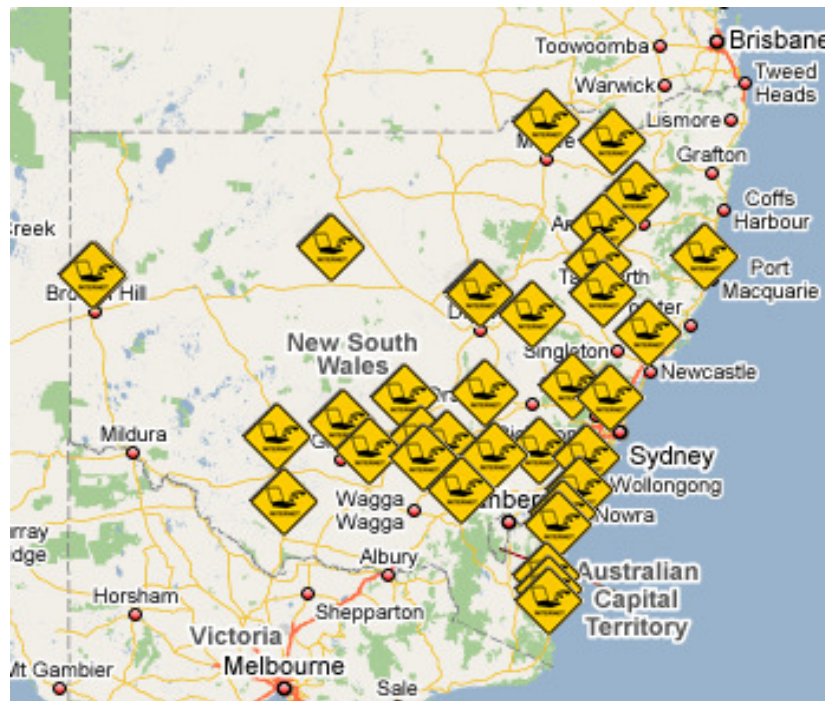

Laurieton

Country Pines Motel

Mayfield

Sovereign Inn-Mayfield

Merimbula

Town Centre Motel

Moree

Alexander Motor Inn

Moruya

Moruya Motor Inn

Mudgee

Wanderlight Motor Inn

Murrurundi

Valley View Motel

Musselbrook

Noahs In The Valley

Narrandera

Club Motor Inn

Tamworth

Colonial Motor Inn
Town & Country Motor Inn

Temora

Temora Motel

Tooleybuc

Tooleybuc Club Motor Inn

Tumut

Tumut Motor Inn

Ulladulla

Pigeon House Motor Inn

West Wyalong

County Lodge Motel

Yass

Sundowner Yass